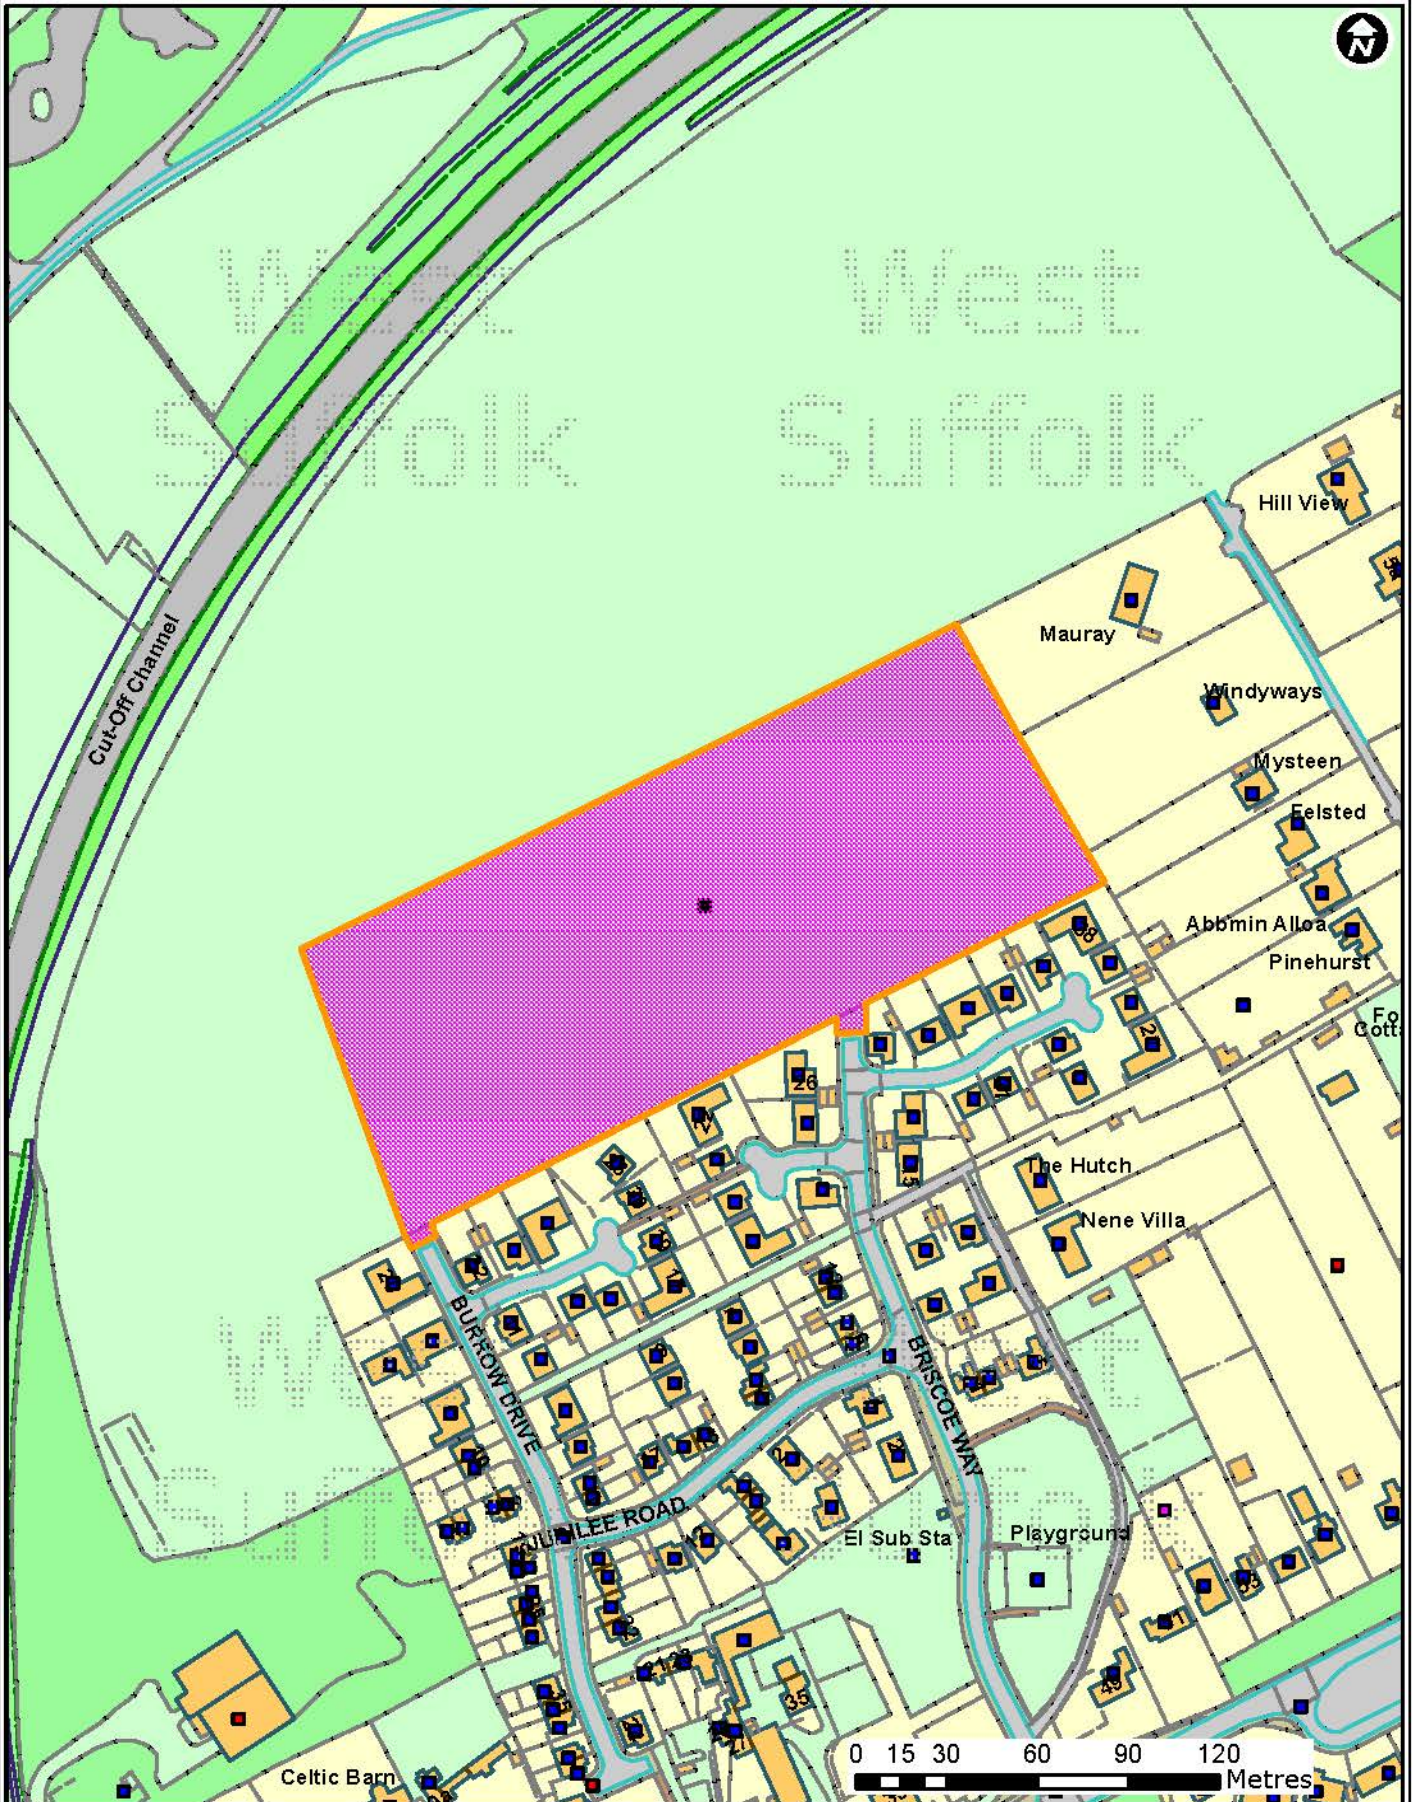

**DC/13/0660/FUL**

Land Off Briscoe Way, Lakenheath

Forest Heath • St Edmundsbury

**West Suffolk**  
working together

© Crown Copyright and database rights 2016 OS 100019675/100023282. You are not permitted to copy, sub-license, distribute or sell any of this data to third parties in any form. Use of this data is subject to terms and conditions. See [www.westsuffolk.gov.uk/disclaimer.cfm](http://www.westsuffolk.gov.uk/disclaimer.cfm).

**Scale: 1:2,500**  
**Date: 25/05/2017**